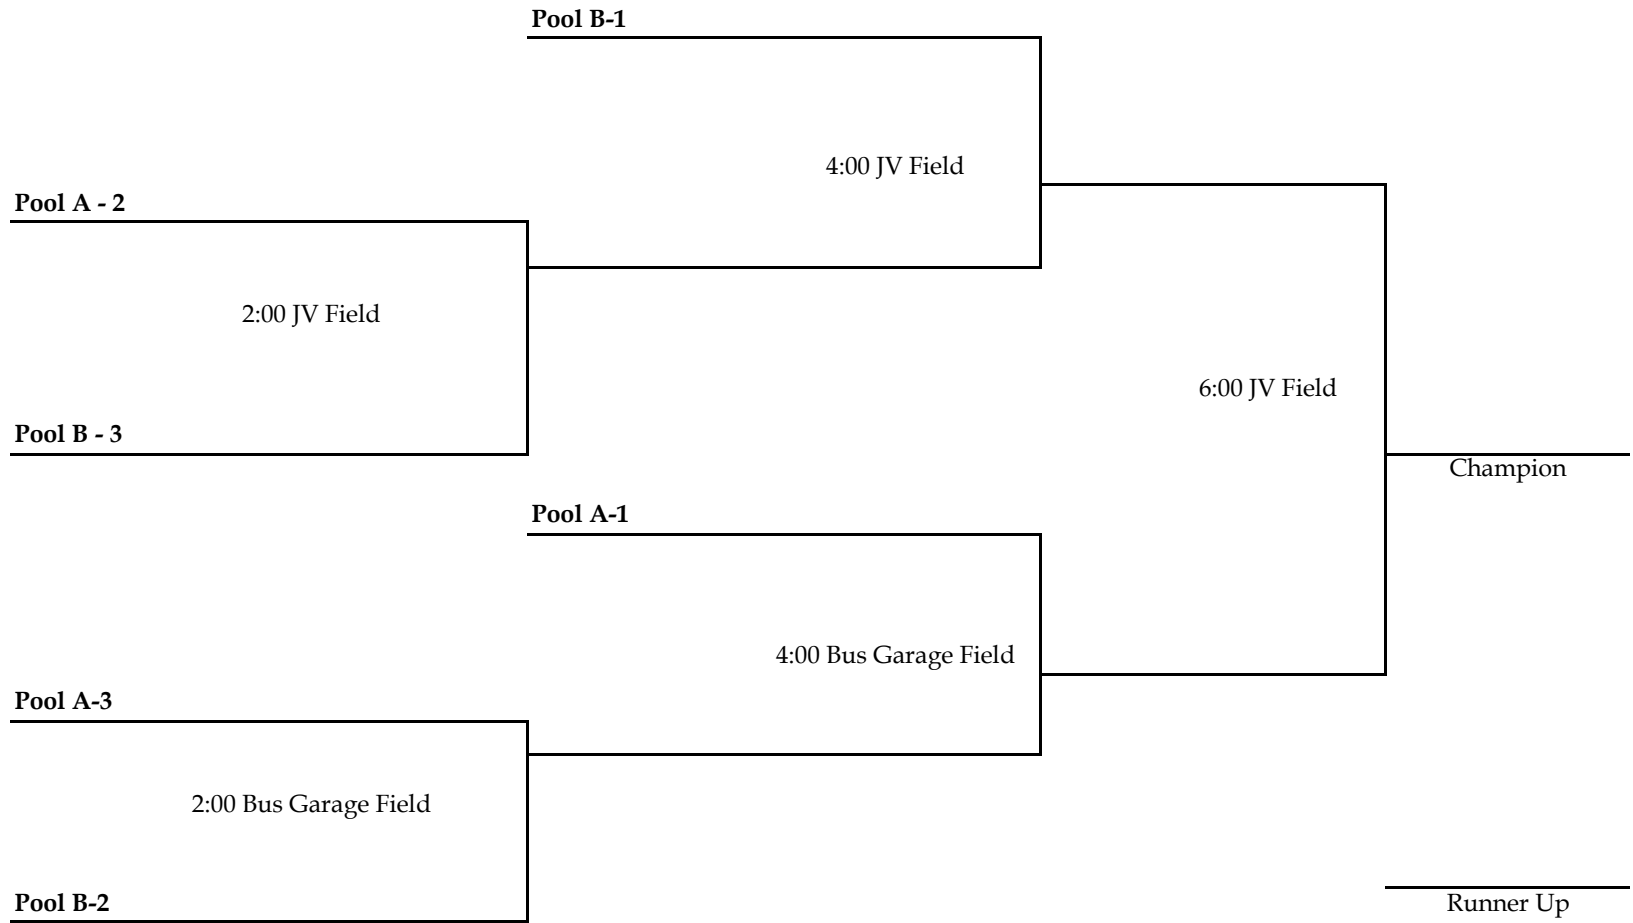

# Pine Island Cheese Fest Classic Tourney

## 12 U Bracket

| <u>Pool Rank</u> | <u>Pool A</u> | <u>1. Record</u> | <u>2. Runs Allowed</u> | <u>3. Runs Scored</u> |
|------------------|---------------|------------------|------------------------|-----------------------|
|                  | Pine Island   |                  |                        |                       |
|                  | Triton        |                  |                        |                       |
|                  | ZM            |                  |                        |                       |
|                  | <u>Pool B</u> |                  |                        |                       |
|                  | Stewartville  |                  |                        |                       |
|                  | Medford       |                  |                        |                       |
|                  | Byron         |                  |                        |                       |

**JV Field - Pool A**

8:00 AM PI vs ZM  
 10:00 AM PI vs Triton  
 12:00 PM Triton vs ZM

**Bus Garage Field - Pool B**

8:00 AM Stewartville vs Byron  
 10:00 AM Stewartville vs Medford  
 12:00 PM Medford vs Byron

"" Each game is 1:45 time limit or 6 innings  
 \*\* Championship game will play 6 innings or 2 hour time limit  
 \*\* Coin flip for Home team prior to each game  
 \*\* 15 minutes between games  
 \*\* Guaranteed 3 games